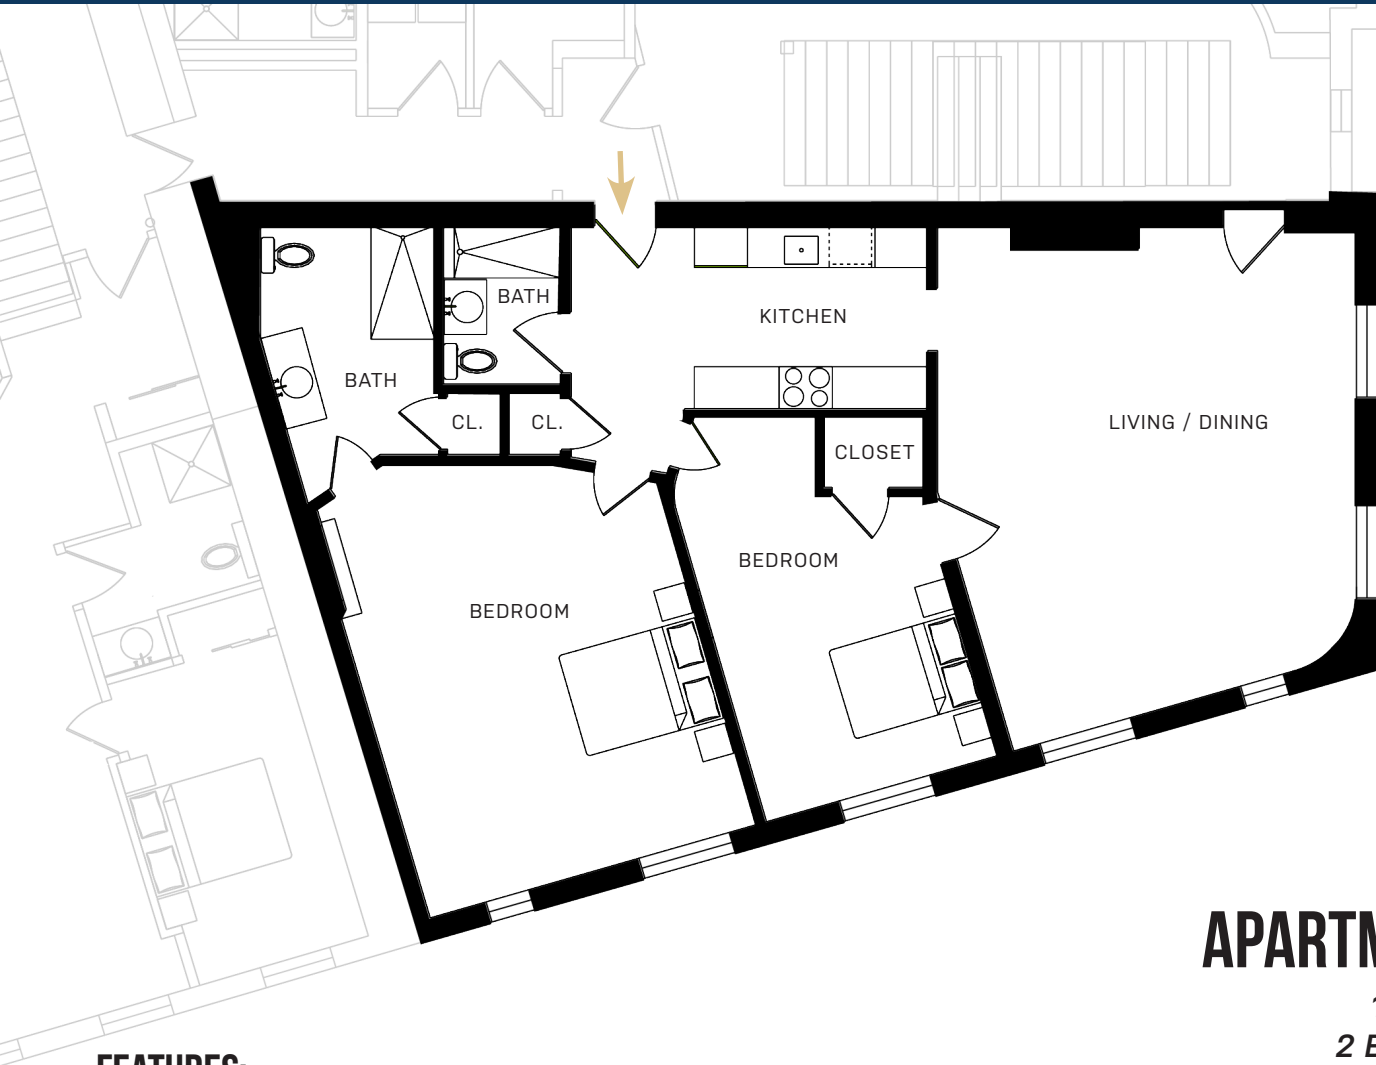

THE NATIONAL

APARTMENT 1

1400 Sq Ft.
2 Bed, 2 Bath

FEATURES:

Bathrooms feature Bathtub, Dual Marble Vanity and Oversized Shower

2 Non Working Fireplaces

Original Wood Paneling restored from former office of the President of the Bank

Beautiful Large Windows

Super Sized Master and Second Bedrooms

Unique Bar Cabinet

Ice Maker, Fully Custom Kitchen

Tiled Bathrooms & Showers

Quartz Countertops, Deep Stainless Sinks, Tile Backsplash

Hardwood Floors