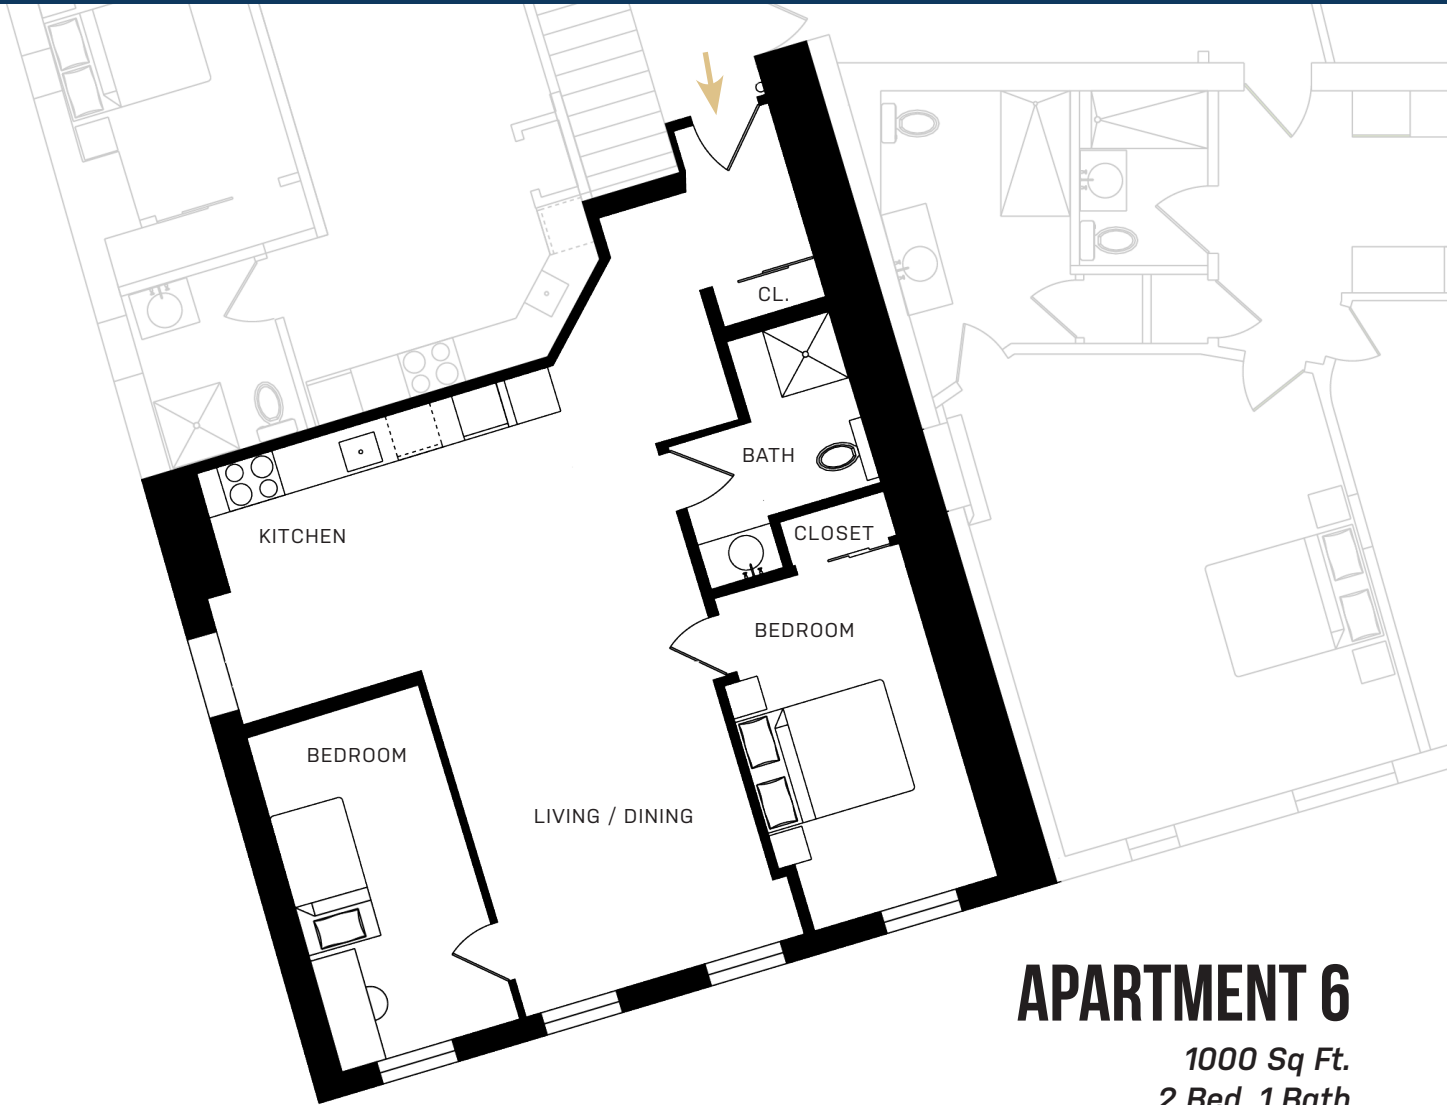

THE NATIONAL

APARTMENT 6

1000 Sq Ft.
2 Bed, 1 Bath

FEATURES:

Hardwood Floors

Tiled Bathrooms & Showers

Medicine Cabinets & Vanities

Quartz Countertops, Deep Stainless Sinks,
Tile Backsplash

Laundry Room & Garbage Room on Main Floor

All New Finishes: Light, Bright and Airy

Recessed LED lighting, Illuminated Closets, and Closet
Shelving