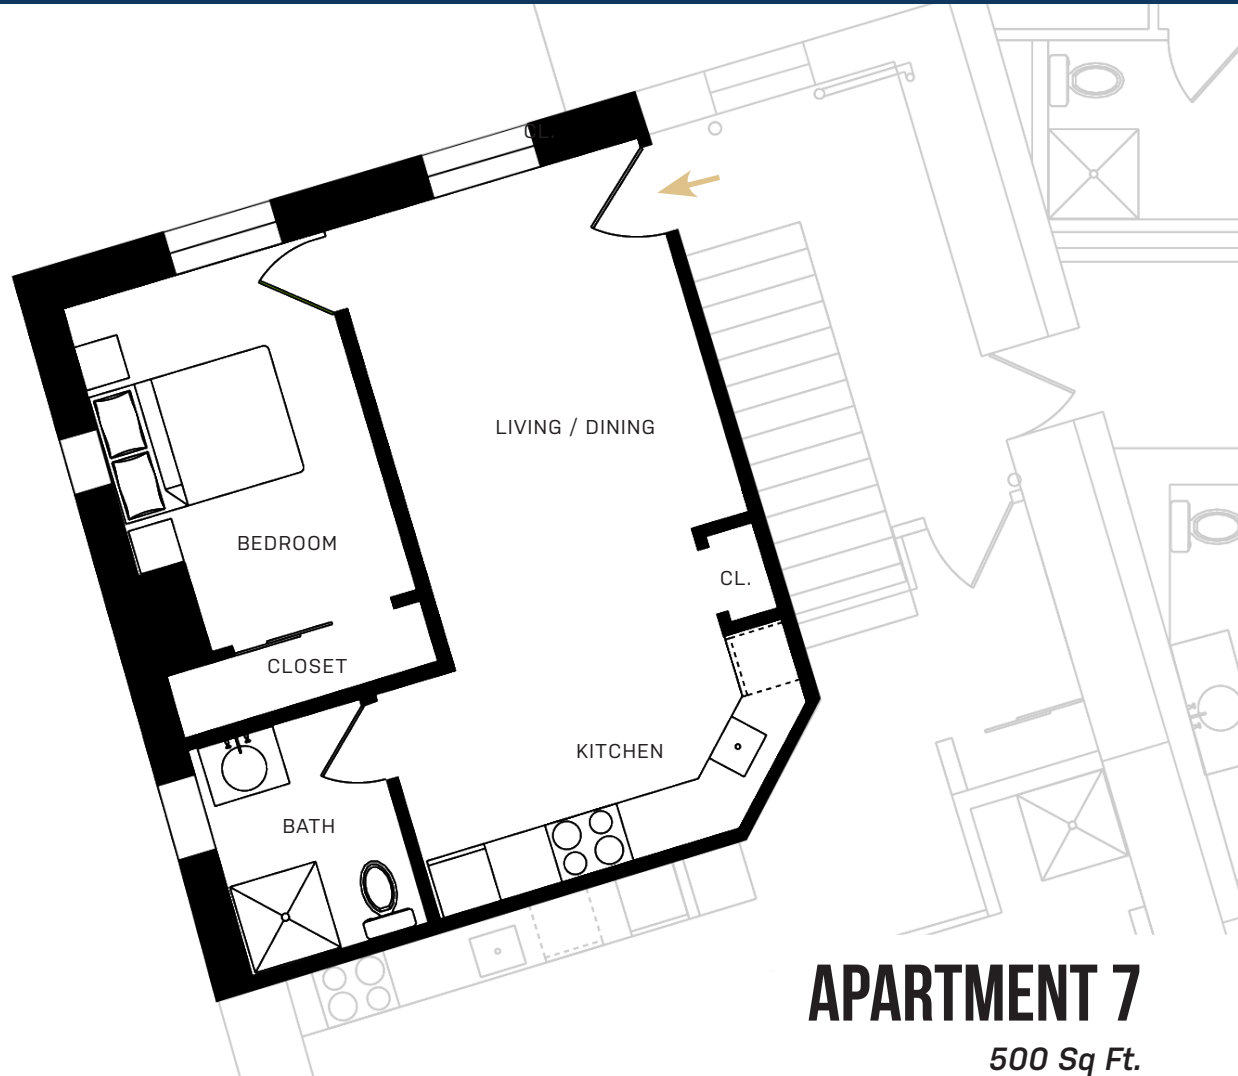

THE NATIONAL

APARTMENT 7

500 Sq Ft.
1 Bed, 1 Bath

FEATURES:

Hardwood Floors

Tiled Bathrooms & Showers

Medicine Cabinets & Vanities

Quartz Countertops, Deep Stainless Sinks,
Tile Backsplash

Laundry Room & Garbage Room on Main Floor

All New Finishes: Light, Bright and Airy

Recessed LED lighting, Illuminated Closets, and Closet
Shelving