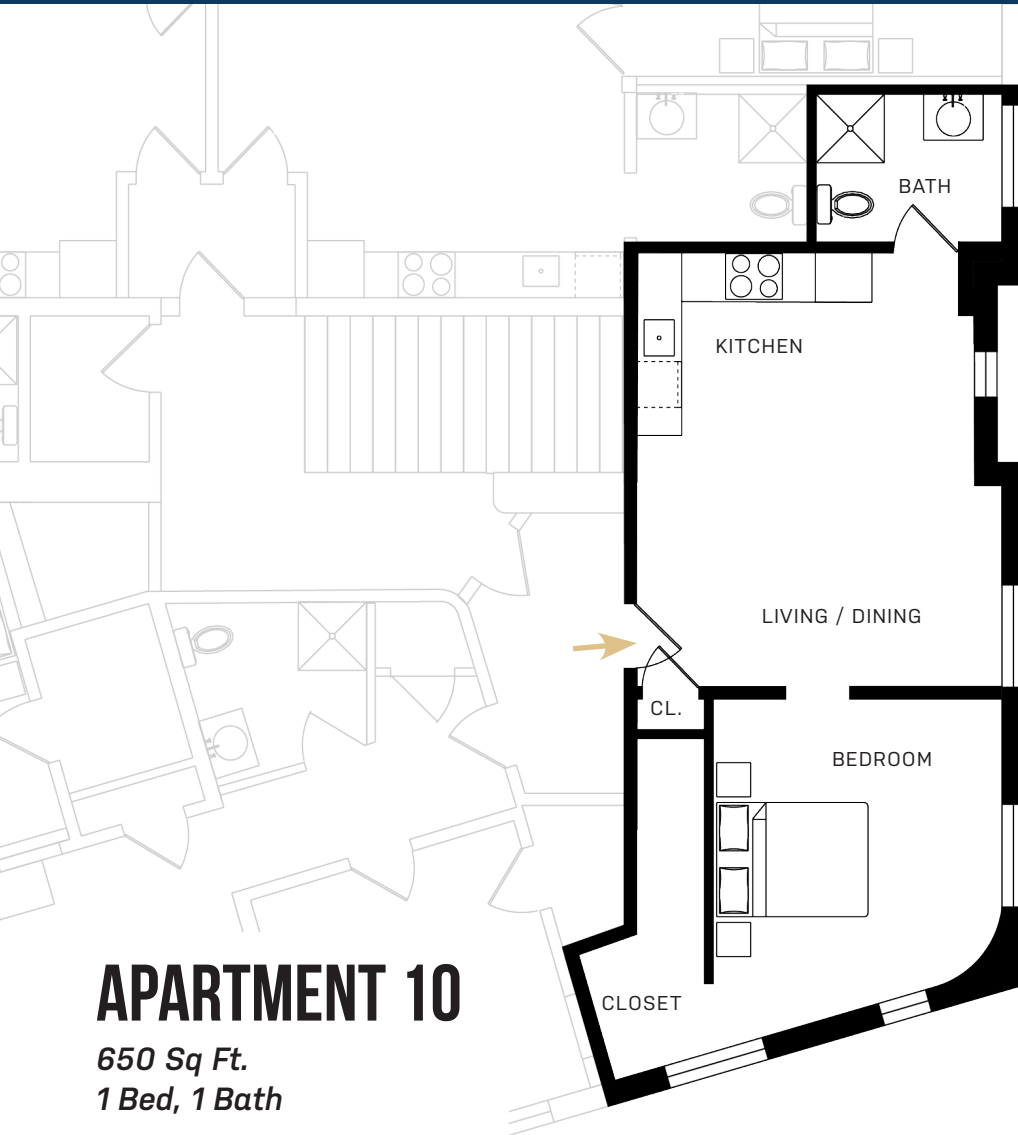

THE NATIONAL

APARTMENT 10

650 Sq Ft.
1 Bed, 1 Bath

FEATURES:

Hardwood Floors

Tiled Bathrooms & Showers

Medicine Cabinets & Vanities

Quartz Countertops, Deep Stainless Sinks,
Tile Backsplash

Laundry Room & Garbage Room on Main Floor

All New Finishes: Light, Bright and Airy

Recessed LED lighting, Illuminated Closets, and Closet
Shelving