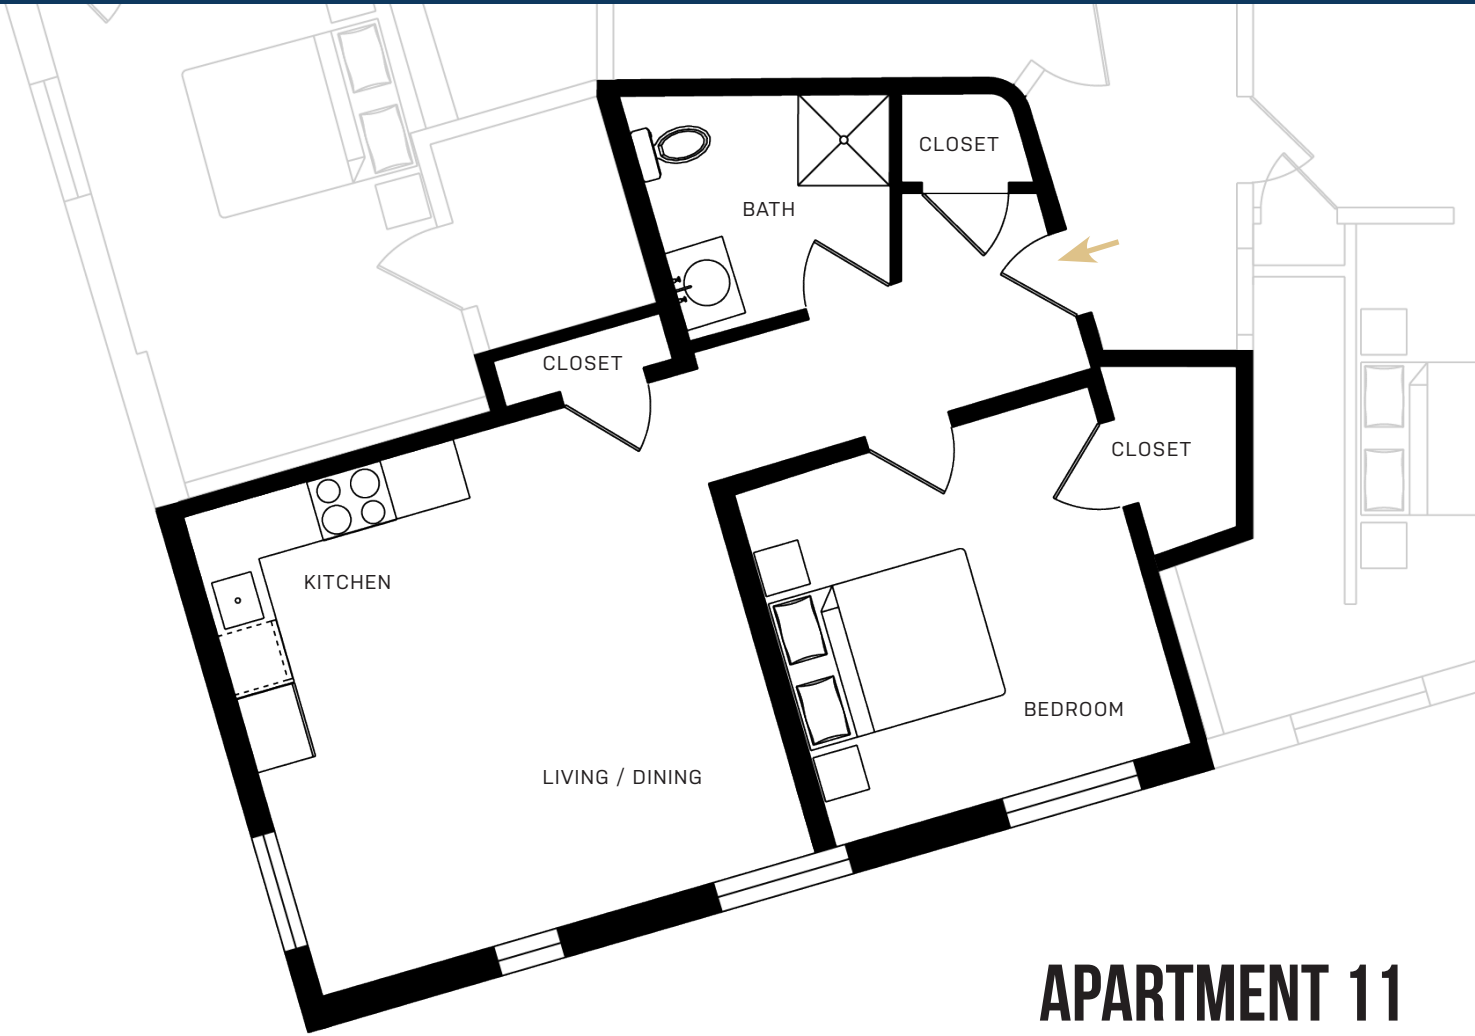

THE NATIONAL

APARTMENT 11

600 Sq Ft.
1 Bed, 1 Bath

FEATURES:

Hardwood Floors

Tiled Bathrooms & Showers

Medicine Cabinets & Vanities

Quartz Countertops, Deep Stainless Sinks,
Tile Backsplash

Laundry Room & Garbage Room on Main Floor

All New Finishes: Light, Bright and Airy

Recessed LED lighting, Illuminated Closets, and Closet
Shelving